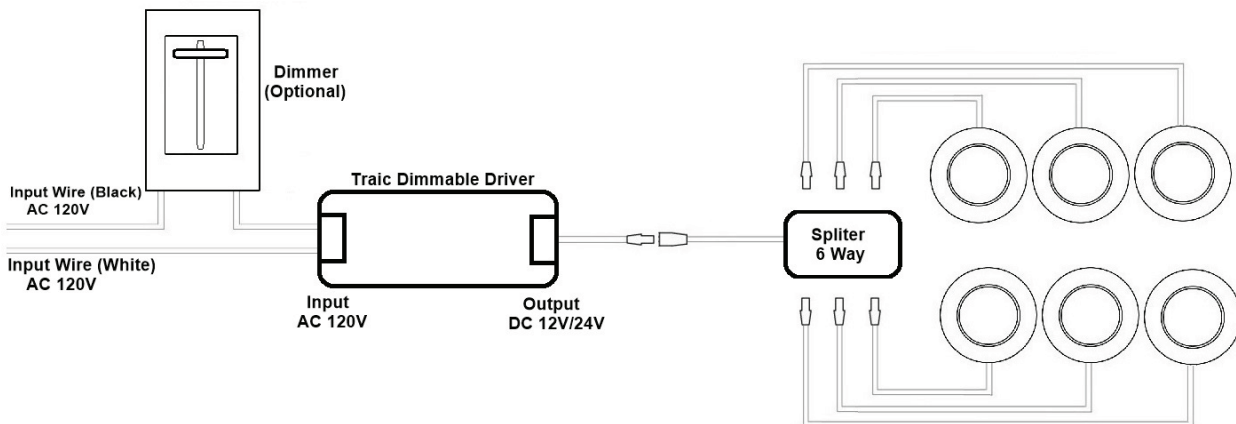

LED PUCK LIGHT SPECIFICATION GX-UL008

PRODUCT FEATURES:
MODEL: GX-UL008

Input:

Power:

Trim & Ring Finish:

White/Black/Brushed Nickel/Chrome/Golden

LED Chip:

CRI

Beam Angle:

Color Temperature:

Dim:

Dimmable With PWM Dimmer

LUMEN OUTPUT:

LED CHIP BRAND	COLOR TEMPERATURE	LUMEN OUTPUT
EPISTAR	3000K	210LM
EPISTAR	4000K	225LM
EPISTAR	6000K	240LM

Dimension:

Changeable trim& ring:

GX-UL008 can be dimmed by PWM LED dimmer

GX-UL008 can be dimmed by triac dimmable driver

PACKAGING DETAILS:

Net Weight:	0.07kg
Gross weight:	0.12kg
Inner box size:	8.5x8.5x4.5cm
Carton size:	45x35x25cm
Quantity per carton:	100pcs