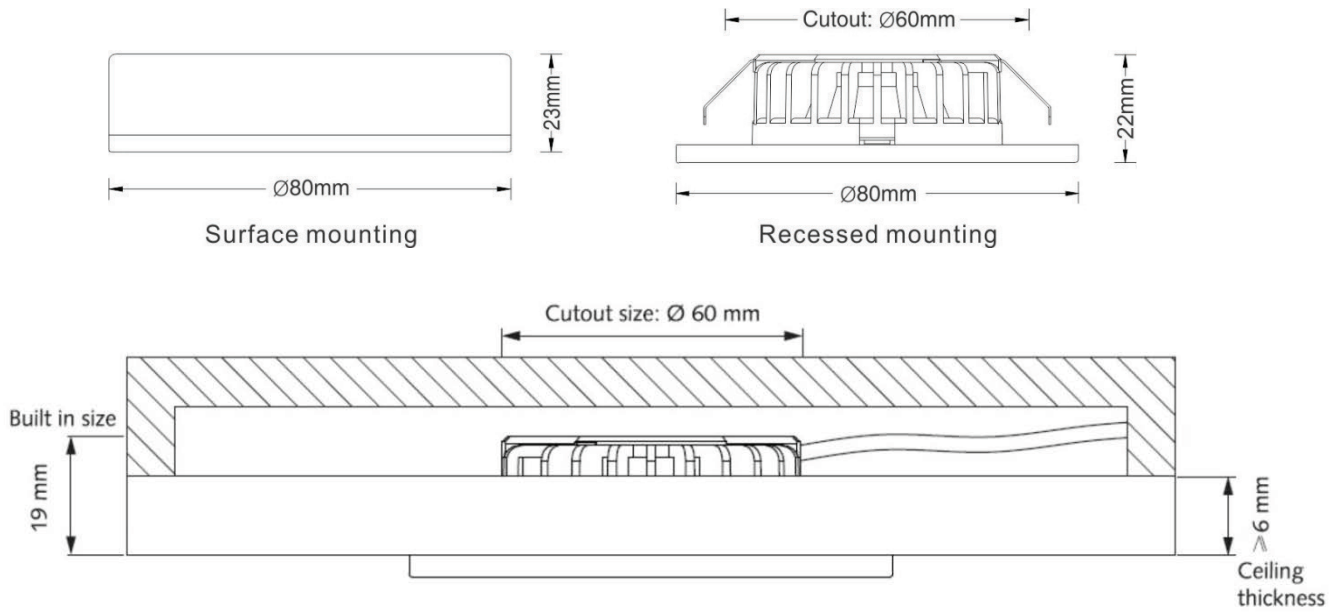

LED PUCK LIGHT SPECIFICATION GX-UL008

PRODUCT FEATURES:
MODEL: GX-UL008

Input:

Power:

Trim & Ring Finish:

White/Black/Brushed Nickel/Chrome/Golden

LED Chip:

CRI

Beam Angle:

Color Temperature:

Dim:

Dimmable With PWM Dimmer

LUMEN OUTPUT:

LED CHIP BRAND	COLOR TEMPERATURE	LUMEN OUTPUT
EPISTAR	3000K	210LM
EPISTAR	4000K	225LM
EPISTAR	6000K	240LM

Dimension:

Changeable trim& ring:

GX-UL008 can be dimmed by PWM LED dimmer

GX-UL008 can be dimmed by triac dimmable driver

PACKAGING DETAILS:

Net Weight:	0.07kg
Gross weight:	0.12kg
Inner box size:	8.5x8.5x4.5cm
Carton size:	45x35x25cm
Quantity per carton:	100pcs