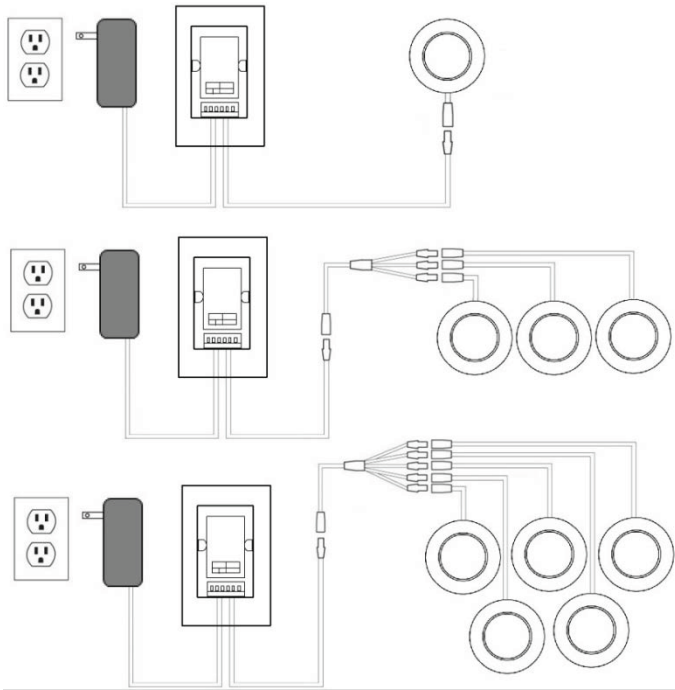

LED PUCK LIGHT SPECIFICATION GX-UL008

PRODUCT FEATURES:
MODEL: GX-UL008

Input:

Power:

Trim & Ring Finish:

White/Black/Brushed Nickel/Chrome/Golden

LED Chip:

CRI

Beam Angle:

Color Temperature:

Dim:

Dimmable With PWM Dimmer

LUMEN OUTPUT:

LED CHIP BRAND	COLOR TEMPERATURE	LUMEN OUTPUT
EPISTAR	3000K	210LM
EPISTAR	4000K	225LM
EPISTAR	6000K	240LM

Dimension:

Changeable trim& ring:

GX-UL008 can be dimmed by PWM LED dimmer

GX-UL008 can be dimmed by triac dimmable driver

PACKAGING DETAILS:

Net Weight:	0.07kg
Gross weight:	0.12kg
Inner box size:	8.5x8.5x4.5cm
Carton size:	45x35x25cm
Quantity per carton:	100pcs